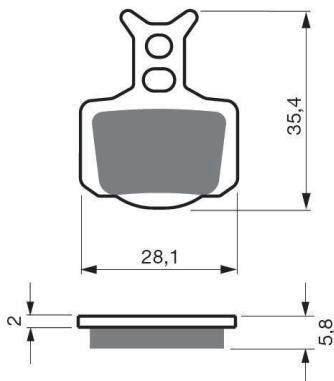

90-G397

90-G403

90-G434

90-G439

GOLDfren
Disc Brake Pads

STARTLINE BRANCHES

STARTLINE DURBAN

11 Goshawk Road
 New Germany
 3610